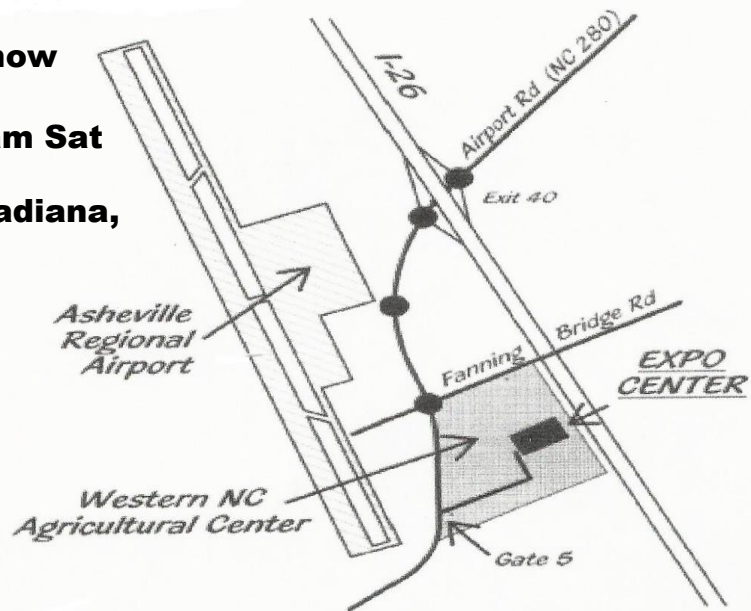

Autumn Rails 2019

ALL ABOARD!

All Scales Model Railroad Show

www.fbe-nscale.com

Friday Oct 4, 12 to 7 pm and Saturday Oct 5, 10 am to 4 pm

WNC Agricultural Center, Expo Building

785 Boylston Hwy. (NC 280), Gate 5

Fletcher, NC 28732

**Admission \$6 Adults for both days of the show
Kids under 12 and scouts in uniform FREE
Railroading merit badge class starts at 10am Sat**

**Dozens of new and used model train, railroadiana,
hobby and toy vendors.**

Operating layouts from Z to #1 scales

FREE PARKING

Door Prizes

**Dealer tables \$35 for both days. Contact:
Ray Baldwin, 327 Running Briar Rd
Fletcher, NC 28732
607-727-9694 or FBEAutumnRails@aol.com**

Presented by the